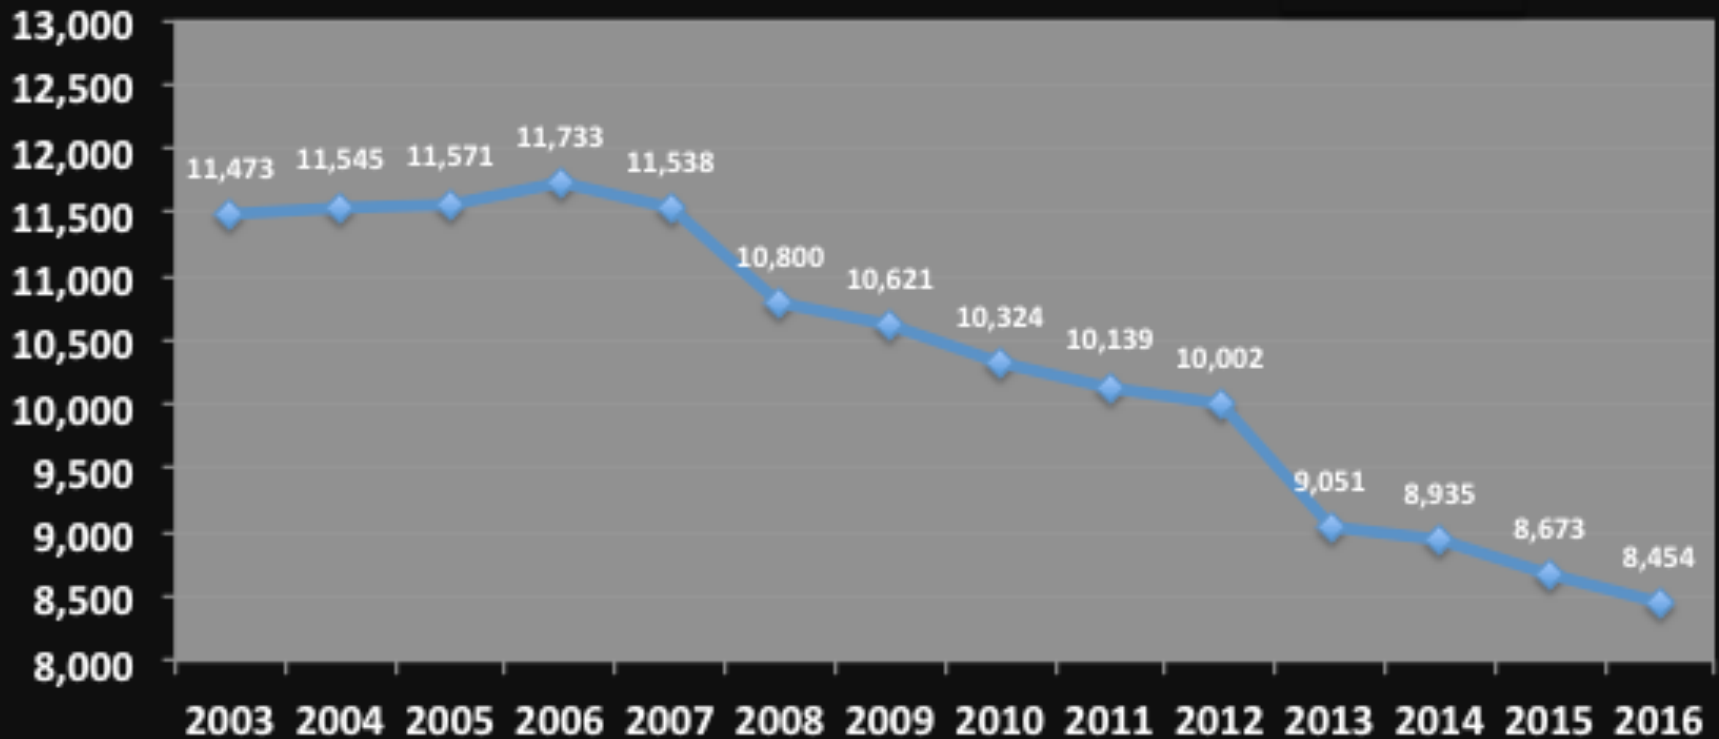

GOLF CLUB MEMBERSHIP

Total Number Female Members **-39%**

Number of male members

-28%

	2015	2016	INC/DEC	%
MEN	8605	8454	-151	-2%
LADIES	1335	1215	-120	-9%
BOYS	511	438	-73	-14%
GIRLS	75	80	+5	+6%

DERBYSHIRE

- ▶ Clubs with membership vacancies **90%**
- ▶ Last 14 years membership has decreased **28%**
- ▶ Last 5 years Junior membership has decreased **50%**
- ▶ Active number membership vacancies reported per club **131**